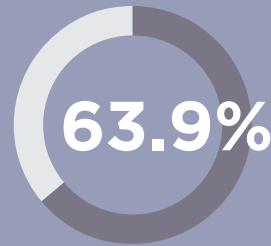

OF HOUSING UNITS

558,209

MEDIAN HOUSEHOLD INCOME: \$52,667

UTILITIES

- LOW SMUD ELECTRIC RATES
- AMPLE & SECURE WATER
- MODERN SEWER INFRASTRUCTURE WITH ROOM TO GROW

UC DAVIS, SACRAMENTO STATE UNIVERSITY, UNIVERSITY OF THE PACIFIC, MCGEORGE SCHOOL OF LAW, DREXEL UNIVERSITY & LOS RIOS COMMUNITY COLLEGE DISTRICT

EDUCATIONAL ATTAINMENT:

HAVE ATTENDED COLLEGE

HAVE AN ASSOCIATE'S DEGREE OR HIGHER

TOTAL EMPLOYMENT:
543,800

2012 GROSS VALUE OF AGRICULTURAL PRODUCTION

\$460.6 MILLION

\$149.5 MILLION FROM WINE GRAPES

MAJOR PRIVATE EMPLOYERS: