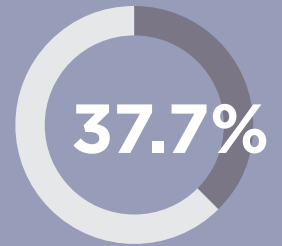

OF HOUSING UNITS

558,209

MEDIAN HOUSEHOLD INCOME: \$52,667

UTILITIES

- LOW SMUD ELECTRIC RATES
- AMPLE & SECURE WATER
- MODERN SEWER INFRASTRUCTURE WITH ROOM TO GROW

UC DAVIS, SACRAMENTO STATE UNIVERSITY, UNIVERSITY OF THE PACIFIC, MCGEORGE SCHOOL OF LAW, DREXEL UNIVERSITY & LOS RIOS COMMUNITY COLLEGE DISTRICT

EDUCATIONAL ATTAINMENT:

HAVE ATTENDED COLLEGE

HAVE AN ASSOCIATE'S DEGREE OR HIGHER

TOTAL EMPLOYMENT:
543,800

2012 GROSS VALUE OF AGRICULTURAL PRODUCTION

\$460.6 MILLION

\$149.5 MILLION FROM WINE GRAPES

MAJOR PRIVATE EMPLOYERS: